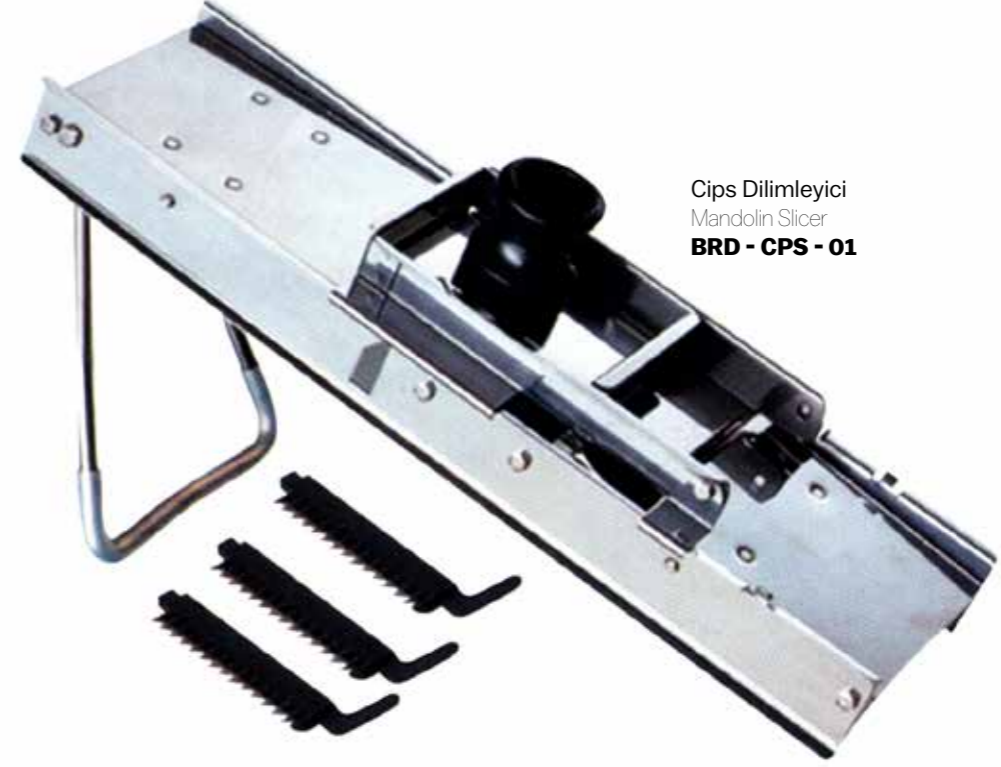

Cips Dilimleyici
Mandolin Slicer
BRD - CPS - 01